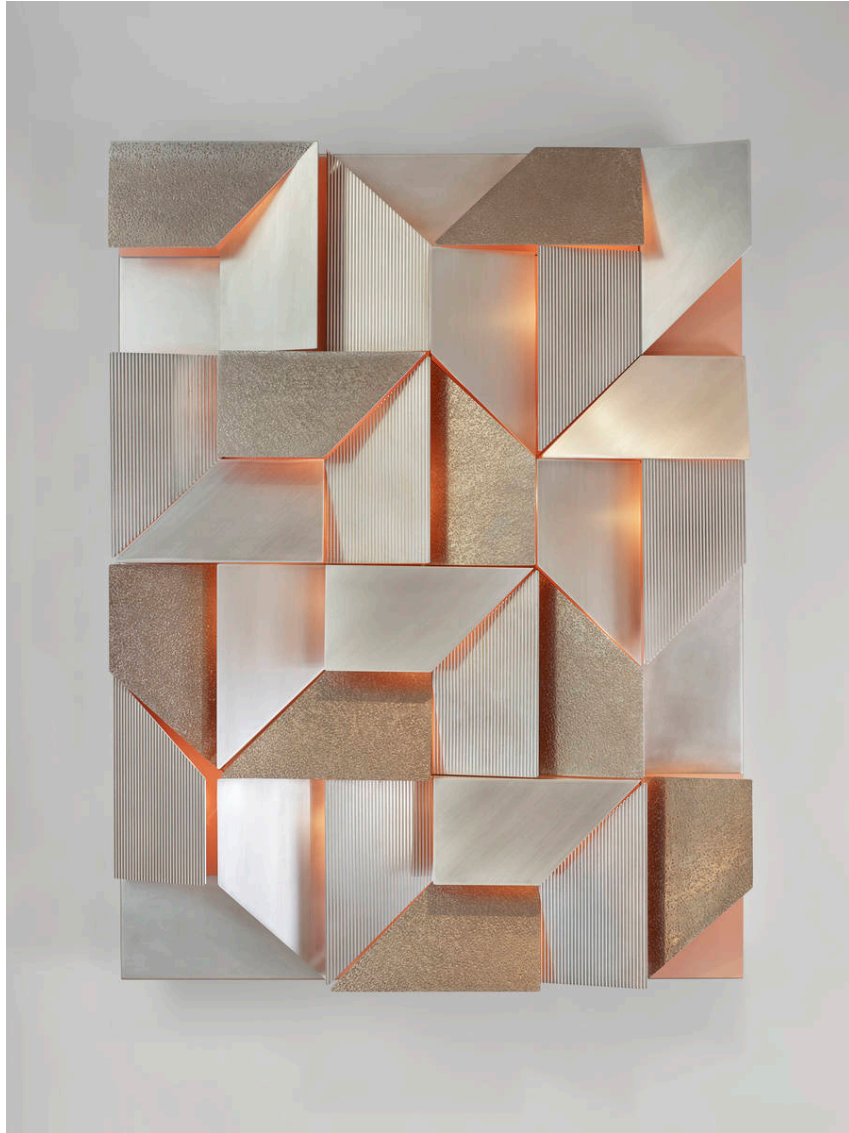

CHARLES KALPAKIAN

CINÉTISME WALL LIGHT

2020

Wall light

Brushed, hammered, guilloché and lacquered aluminium, LEDs

H 47.2 x L 35.4 x W 8.1 in

Limited edition of 8 + 4 AP

Applique

Aluminium brossé, martelé, guilloché et laqué, Leds

H 120 x L 90 x P 20.5 cm

Édition limitée de 8 + 4 EA