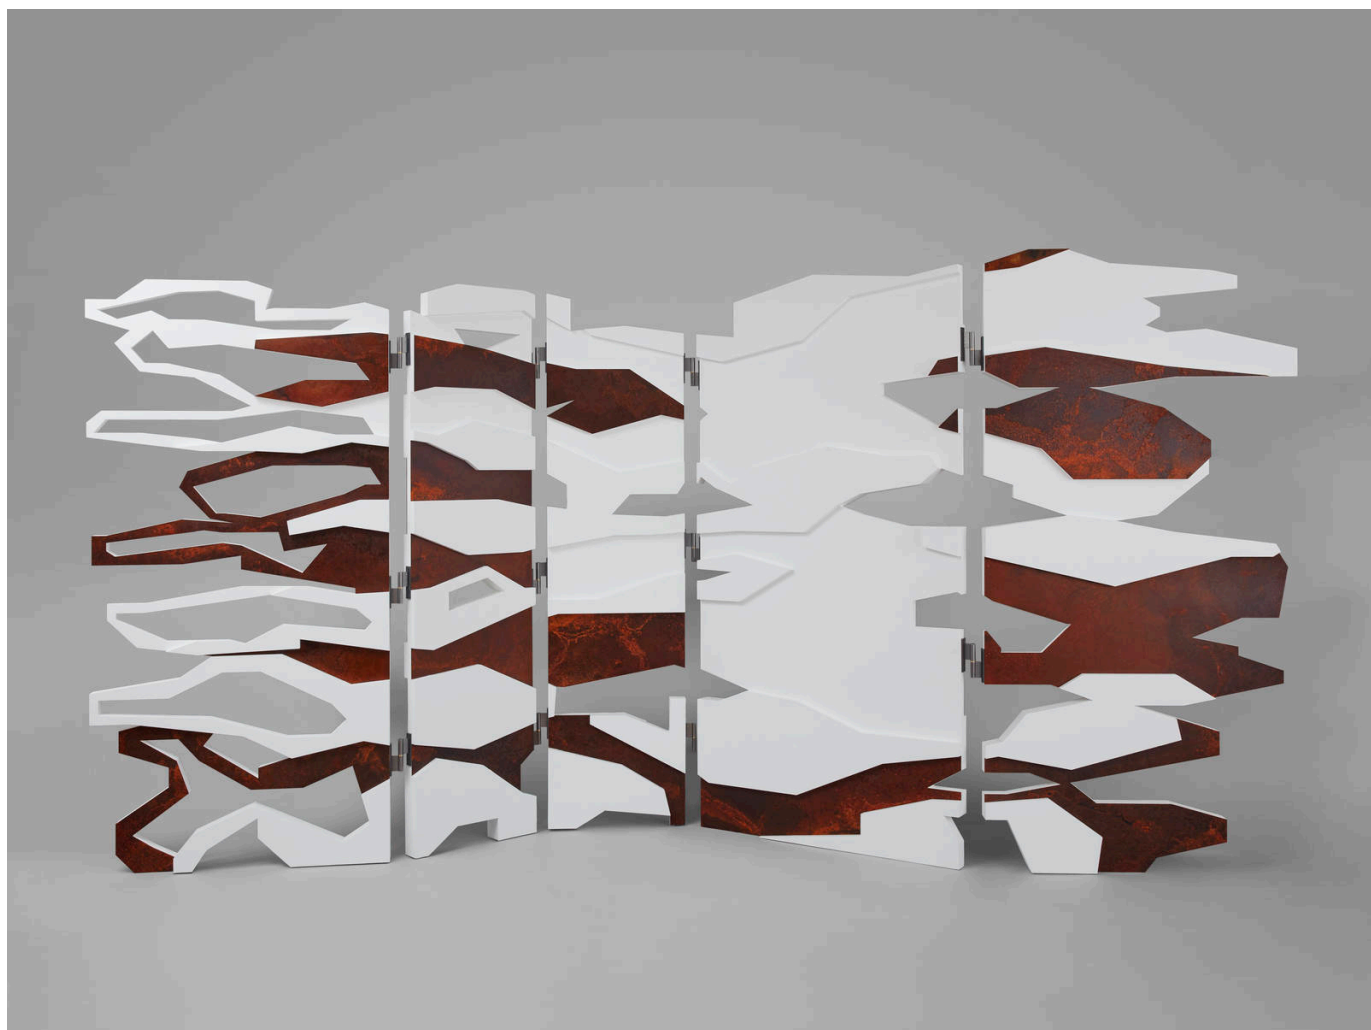

GALERIE BSL

10 ANS
10 YEARS

Selected Works

ISABELLE STANISLAS

ELLIPSE COFFEE TABLE

2019

Coffee table

Bronze-colored patinated brass, black Marquina marble, white Estremoz marble

H 14.2 x D 51.2 in

Limited edition of 8 + 4 AP

Table basse

Laiton patiné couleur bronze, marbre noir Marquina, marbre blanc

Estremoz

H 36 x D 130 cm

Édition limitée de 8 + 4 EA

FRANÇOIS MASCARELLO

DYNAMIC LANDSCAPE II

2020

Screen – Room divider

Wood, oxidized steel

Five panels

H 78.7 x L 157.5 x W 2.7 in

Limited edition of 3

Paravent